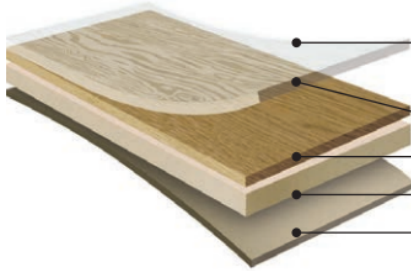

**PrestG LVP Gluedown | 5mm - 20 mil
Plank - 9" x 60" Tile - 24" x 24"**

Health Product
DECLARATION™

Crafted with LX Hausys' Stone Shield scratch resistance wear layer and realistic Continuous Embossed-in-Register (C-EIR), PrestG is a direct glue 5mm SPC product engineered for commercial rigors.

Applications

Corporate

Residential

Retail

Hospitality

- Stone Shield
(High-density surface coating)
- Highly durable, embossed wear layer
- High-resolution printing
- Base Layer
- Balance Layer

7901 - SaltLake Oak Bronzed Sienna